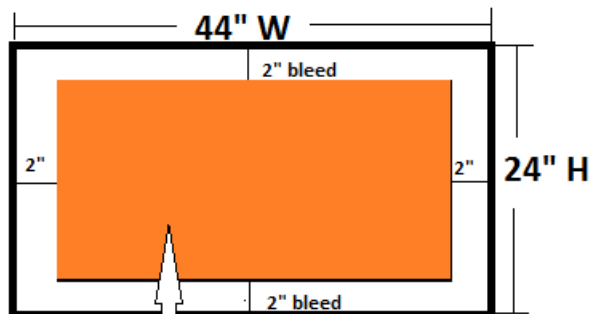

FRONT PANEL

Copy Safety is 40" w x 20" h
Elements within safety
Place bleed background to fill document

Mike Langille
Rickshaw runners Of Toronto Media
308 Adelaide St West
Toronto On,
M5V 1P6
T 416 260 1318
Mobile 416 930 7146
www.RickshawAdvertising.com
michael@RickshawAdvertising.com