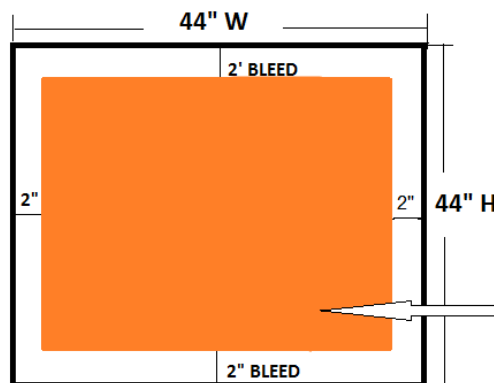

Rickshaw Branding Specs

Please set up graphics within safety areas designated, place elements on a common solid color or small pattern background and bleed background to edge of document.

Media Accepted:	EPS
Preferred Software:	Adobe ILLUSTRATOR
Color set-up: (RGB, CMYK)	CMYK
Layout:	SHOULD BE TO SCALE OR SIZE AS...
DPI:	125 DPI AT FULL SIZE
FONT SHOULD BE OUTLINED	

Copy Safety is 40" w x 40" h
Elements within safety.
Place bleed background to fill document.

Mike Langille
Rickshaw runners Of Toronto Media
308 Adelaide St West
Toronto On,
M5V 1P6
T 416 260 1318
Mobile 416 930 7146
www.RickshawAdvertising.com
michael@RickshawAdvertising.com

Front Panel

FRONT PANEL

Copy Safety is 40" w x 20" h
Elements within safety
Place bleed background to fill document

Mike Langille
Rickshaw runners Of Toronto Media
308 Adelaide St West
Toronto On,
M5V 1P6
T 416 260 1318
Mobile 416 930 7146
www.RickshawAdvertising.com
michael@RickshawAdvertising.com

Wheel Disk Covers

OPTIONAL

WHEEL DISK COVERS [ROUND]

Copy Safety is 21" Diamater with a 3" hole in the middle. Place bleed background to fill document.

Mike Langille
Rickshaw runners Of Toronto Media
308 Adelaide St West
Toronto On,
M5V 1P6
T 416 260 1318
Mobile 416 930 7146
www.RickshawAdvertising.com
michael@RickshawAdvertising.com