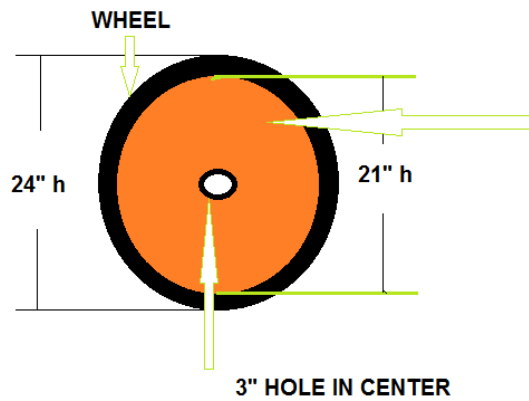

Copy Safety is 40" w x 40" h
Elements within safety.
Place bleed background to fill document.

Mike Langille
Rickshaw runners Of Toronto Media
308 Adelaide St West
Toronto On,
M5V 1P6
T 416 260 1318
Mobile 416 930 7146
www.RickshawAdvertising.com
michael@RickshawAdvertising.com

Front Panel

FRONT PANEL

Copy Safety is 40" w x 20" h
Elements within safety
Place bleed background to fill document

Mike Langille
Rickshaw runners Of Toronto Media
308 Adelaide St West
Toronto On,
M5V 1P6
T 416 260 1318
Mobile 416 930 7146
www.RickshawAdvertising.com
michael@RickshawAdvertising.com

Wheel Disk Covers

OPTIONAL

WHEEL DISK COVERS [ROUND]

Copy Safety is 21" Diamater with a 3" hole in the middle. Place bleed background to fill document.

Mike Langille
Rickshaw runners Of Toronto Media
308 Adelaide St West
Toronto On,
M5V 1P6
T 416 260 1318
Mobile 416 930 7146
www.RickshawAdvertising.com
michael@RickshawAdvertising.com